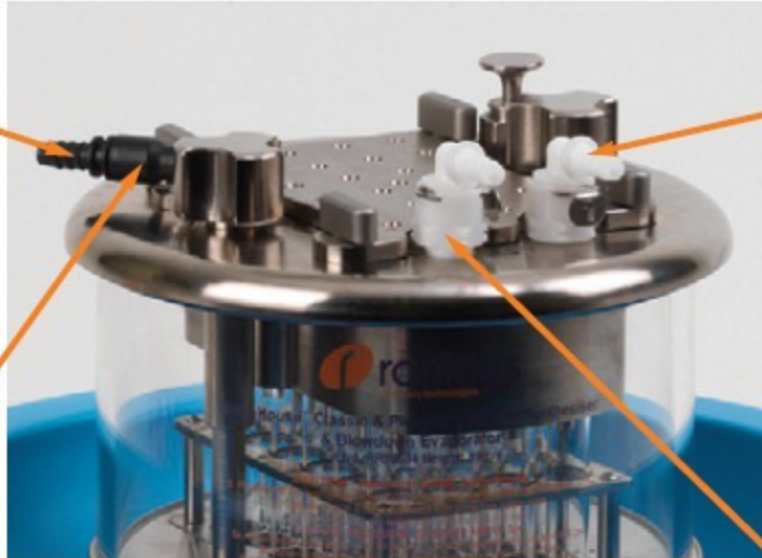

Manifold Connector

RR99638 Pack of 1
Gas Inlet
Barbed Connector
8mm

RR99637 Pack of 1
Gas Inlet
Fitting

GreenHouse Plus Head

RR99640 Pack of 1
Quick Release Male,
R/A Barbed 6.4mm
No Shut-off (6.4mm ID)

RR99639 Pack of 1
Quick Release Female,
Threaded
No Shut-off (6.4mm ID)

Manifold Connector

RR99638 Pack of 1
Gas Inlet
Barbed Connector
8mm

RR99637 Pack of 1
Gas Inlet
Fitting

GreenHouse Blowdown Head

RR99686 Pack of 1
Gas Inlet
Tee Piece 10mm

RR99687 Pack of 1
Gas Inlet
Barbed Connector
10mm