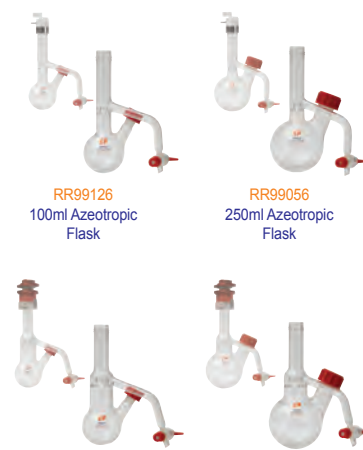

Classic - Azeotropic Glassware

RR99126 100ml Azeotropic Flask
RR99056 250ml Azeotropic Flask
RR99179 100ml Tornado Azeotropic Flask
RR99169 250ml Tornado Azeotropic Flask