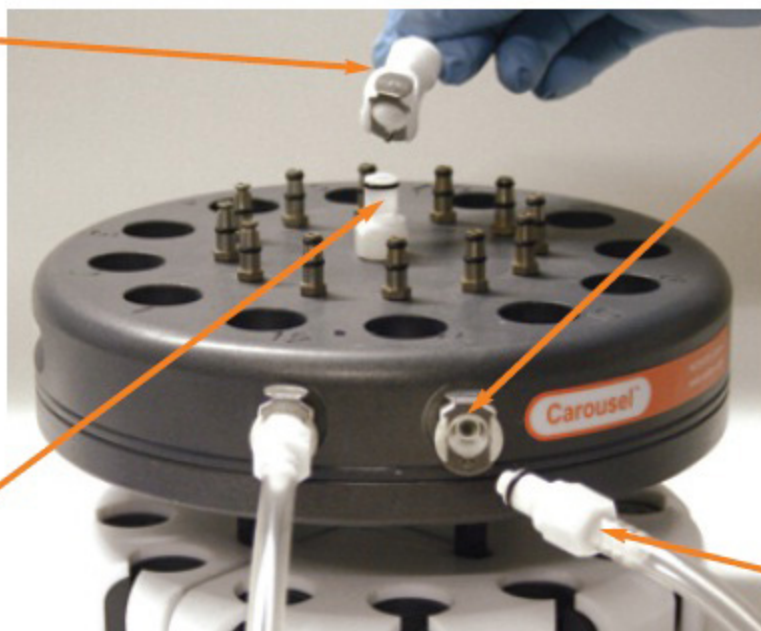

## Gas Connections

RR91066 Pack of 1  
Quick Release Female,  
Barbed 6.4mm  
No Shut-off (6.4mm ID)

RR91065 Pack of 1  
Quick Release Male,  
Threaded  
No Shut-off (6.4mm ID)

## Carousel 12 Plus Reaction Station

## Reflux Connections

RR99065 Pack of 2  
Quick Release Female,  
Threaded  
+ Shut-off (6.4mm ID)

RR99062 Pack of 2  
Quick Release Male,  
Barbed 6.4mm  
+ Shut-off (6.4mm ID)

## Right Angle Option

RR99063 Pack of 2  
Quick Release Male,  
R/A Barbed 6.4mm  
+ Shut-off (6.4mm ID)